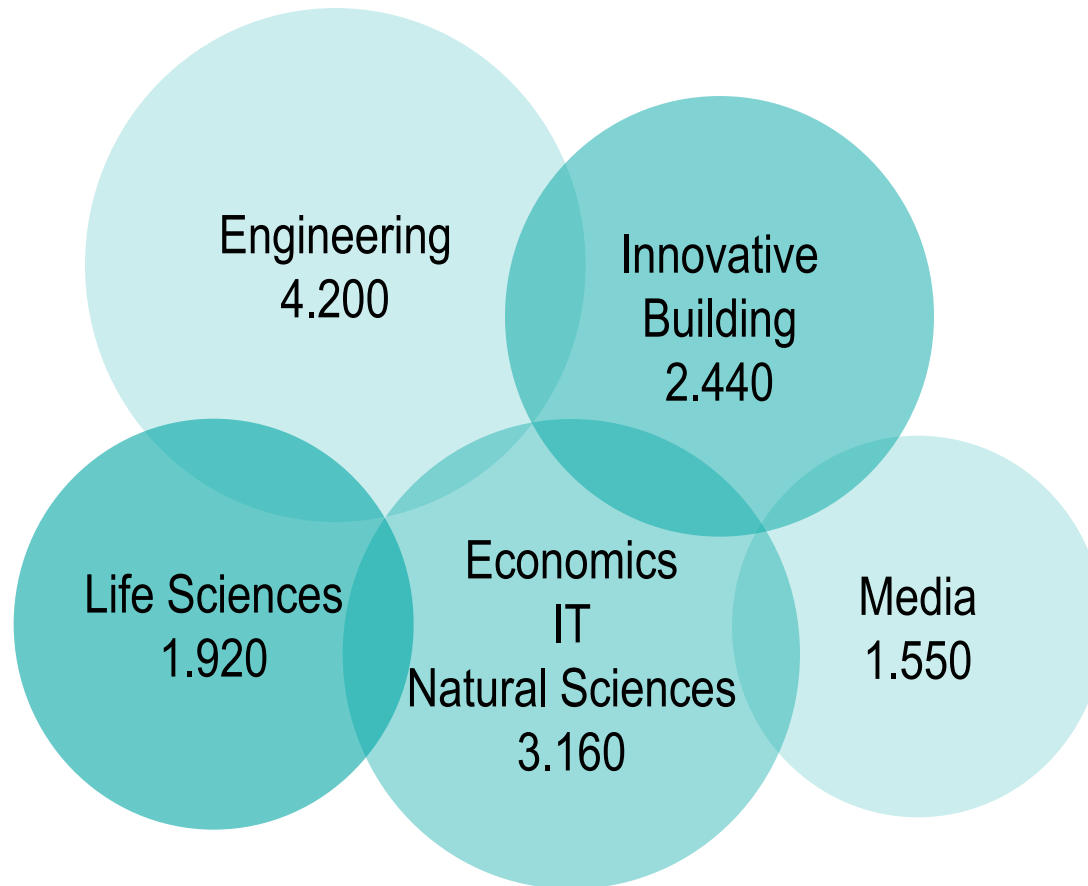

BEUTH HOCHSCHULE FÜR TECHNIK BERLIN
University of Applied Sciences

BEUTH HOCHSCHULE
FÜR TECHNIK
BERLIN

University of Applied Sciences

“Study future“ – at the Beuth University Berlin!

BEUTH HOCHSCHULE
FÜR TECHNIK
BERLIN

University of Applied Sciences

Historical Roots of Beuth Hochschule

		Women in %
Students	9.641	29%
Foreign Students	12%	29%
Professors	310	19%
Assistants	180	25%
Lecturers	560	19%
Departments	8	

Profile 2010